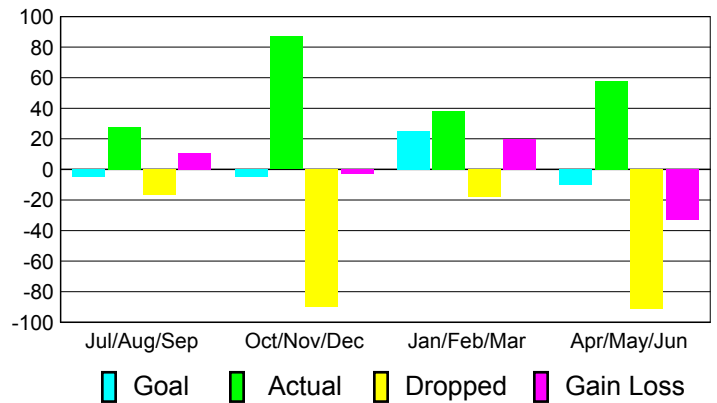

Membership Results 2010-2011

Goal, New, Dropped, Gain/Loss

Comparison of Membership Gain/Loss

Current Year Compared to the Previous Year