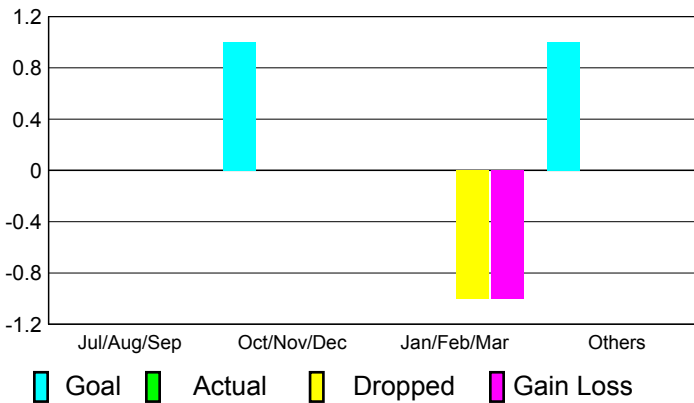

2010-2011 GMT Reports for District (or Undistricted) **District 118 U**

GMT: **HOWARD PATRICK LEE**

Location: **TURKEY**

GMT CA: **4**

CLUBS

Club Results
2010-2011

Clubs
2009-2010

Month	New Club Goal	Actual New Clubs	Actual Dropped Clubs	Gain/Loss of Clubs	Gain/Loss of Clubs
Jul/Aug/Sep	0	0	0	0	0
Oct/Nov/Dec	1	0	0	0	0
Jan/Feb/Mar	0	0	-1	-1	-1
Apr/May/June	1	0	0	0	1
Totals	2	0	-1	-1	0

Club Results 2010-2011

Goal, New, Dropped, Gain/Loss

Comparison of Club Gain/Loss

Current Year Compared to the Previous Year

YTD Status Quo Clubs 2010-2011

Status Quo Clubs Compared to Status Quo Members

MEMBERSHIP