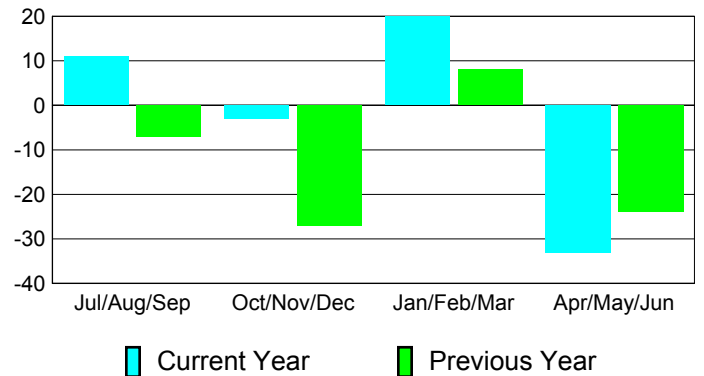

Membership Results
2010-2011

Membership
2009-2010

Month	Net Memb Goal	Actual New Memb	Actual Dropped Memb	Gain/Loss of Memb	Gain/Loss of Memb
Jul/Aug/Sep	-5	28	-17	11	-7
Oct/Nov/Dec	-5	87	-90	-3	-27
Jan/Feb/Mar	25	38	-18	20	8
Apr/May/June	-10	58	-91	-33	-24
Totals	5	211	-216	-5	-50

Membership Results 2010-2011

Goal, New, Dropped, Gain/Loss

Comparison of Membership Gain/Loss

Current Year Compared to the Previous Year

Gender Comparison 2010-2011

Jul/Aug/Sep

Oct/Nov/Dec

Jan/Feb/Mar

Apr/May/June

Male

Female